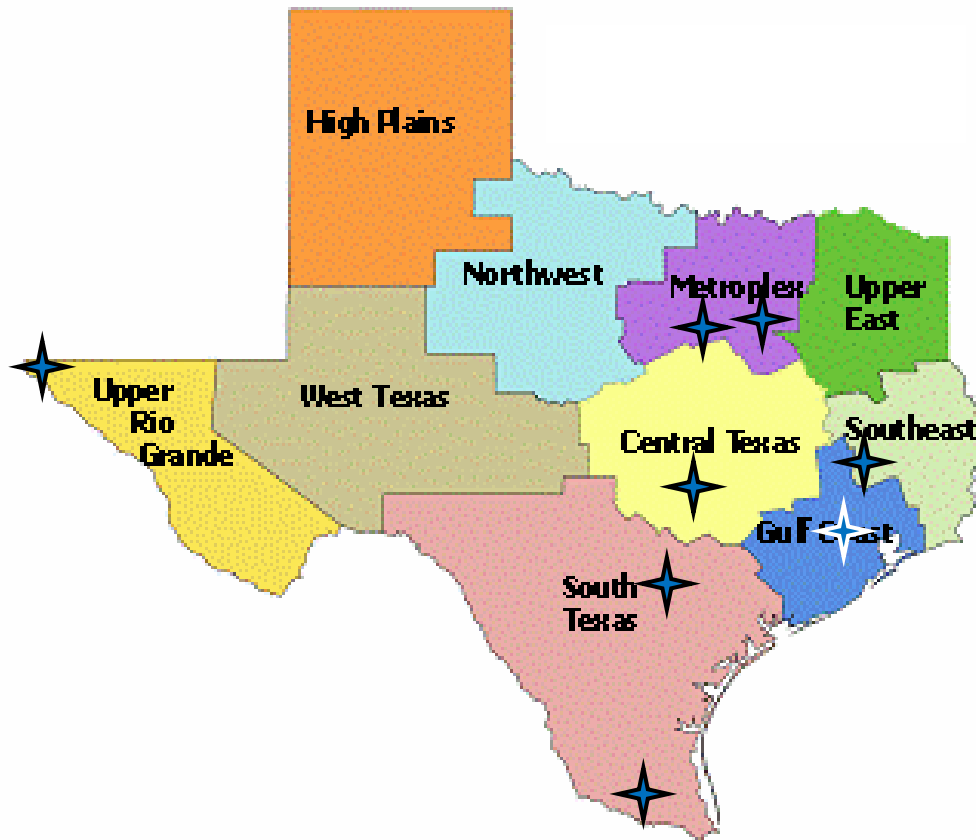

ESC 6 (Southeast)

- Brenham High School
- Bryan High School
- Caldwell High School
- Hearne High School
- James Earl Rudder High School
- Navasota High School

ESC 10 (Metroplex)

- Desoto High School
- Dubiski High School
- Duncanville High School
- Grand Prairie High School
- Horn High School
- Irving High School
- Jack E. Singley Academy
- Lancaster High School
- MacArthur High School
- Mesquite High School
- North Mesquite High School
- Richardson High School
- South Garland High School
- South Grand Prairie High School

ESC 13 (Central)

- Hutto High School
- John B. Connally High School
- KIPP Austin Collegiate
- Lanier High School
- Manor High School
- San Marcos High School
- Travis High School
- W. Charles Akins High School

ESC 19 (Upper Rio Grande)

- Americas High School
- El Dorado High School
- Socorro High School

ESC 20 (South Texas)

- Brackenridge High School
- Fox Technical High School
- Harlandale Senior High School
- Highlands High School
- Kennedy High School
- KIPP University Prep High School
- Lanier High School
- Luther Burbank High School
- MacArthur High School
- Madison High School
- McCollum High School
- Memorial High School
- Robert E. Lee High School
- Roosevelt High School
- Sam Houston High School
- Somerset High School
- Southwest High School
- Thomas A. Edison High School
- Thomas Jefferson High School

ESC 1 (South Texas)

- 15 Campuses
- 6 Districts

ESC 4 (Gulf Coast)

- 26 Campuses
- 9 Districts, 3 Charter Schools

ESC 6 (Southeast)

- 6 Campuses
- 5 Districts

ESC 10 (Metroplex)

- 14 Campuses
- 8 Districts