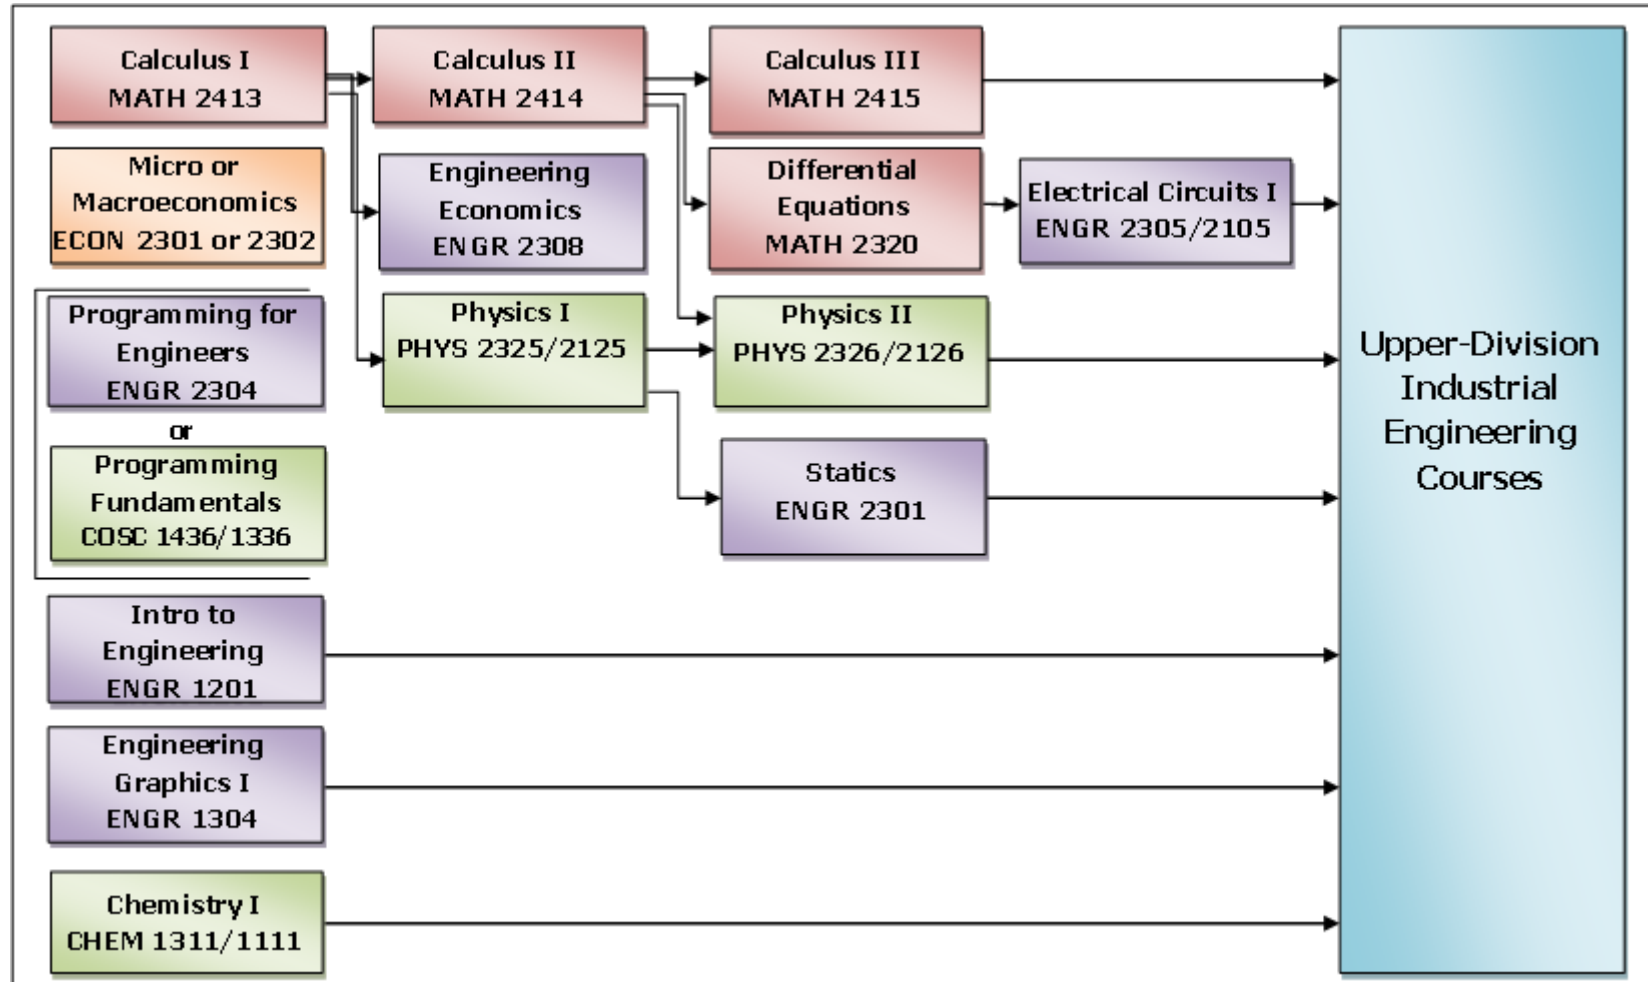

## *Industrial Engineering Prerequisite Flowchart*

*This diagram shows the recommended prerequisite course of study for university transfer to bachelor's degree programs in Industrial Engineering.  
Tuning Texas, November 2013*